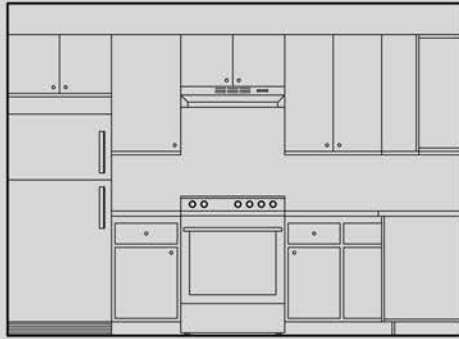

MISTIK NORTH INC.
ᓂᓂᓂ ᓂᓂᓂ

BATHROOM

KITCHEN

THE ASHEWEIG HOUSE = 1125FT²

FLOOR PLAN