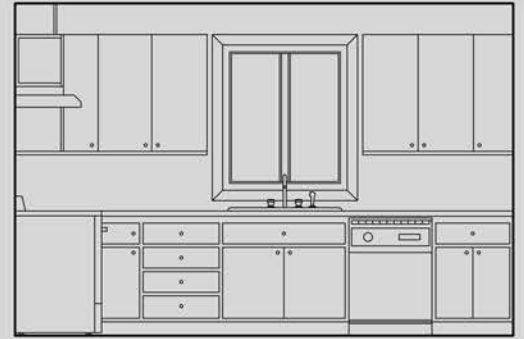

MISTIK NORTH INC.
ᓂᓂᓂ ᓂᓂᓂ

BATHROOM

KITCHEN

THE ASHEWEIG HOUSE = 1125FT²

FLOOR PLAN