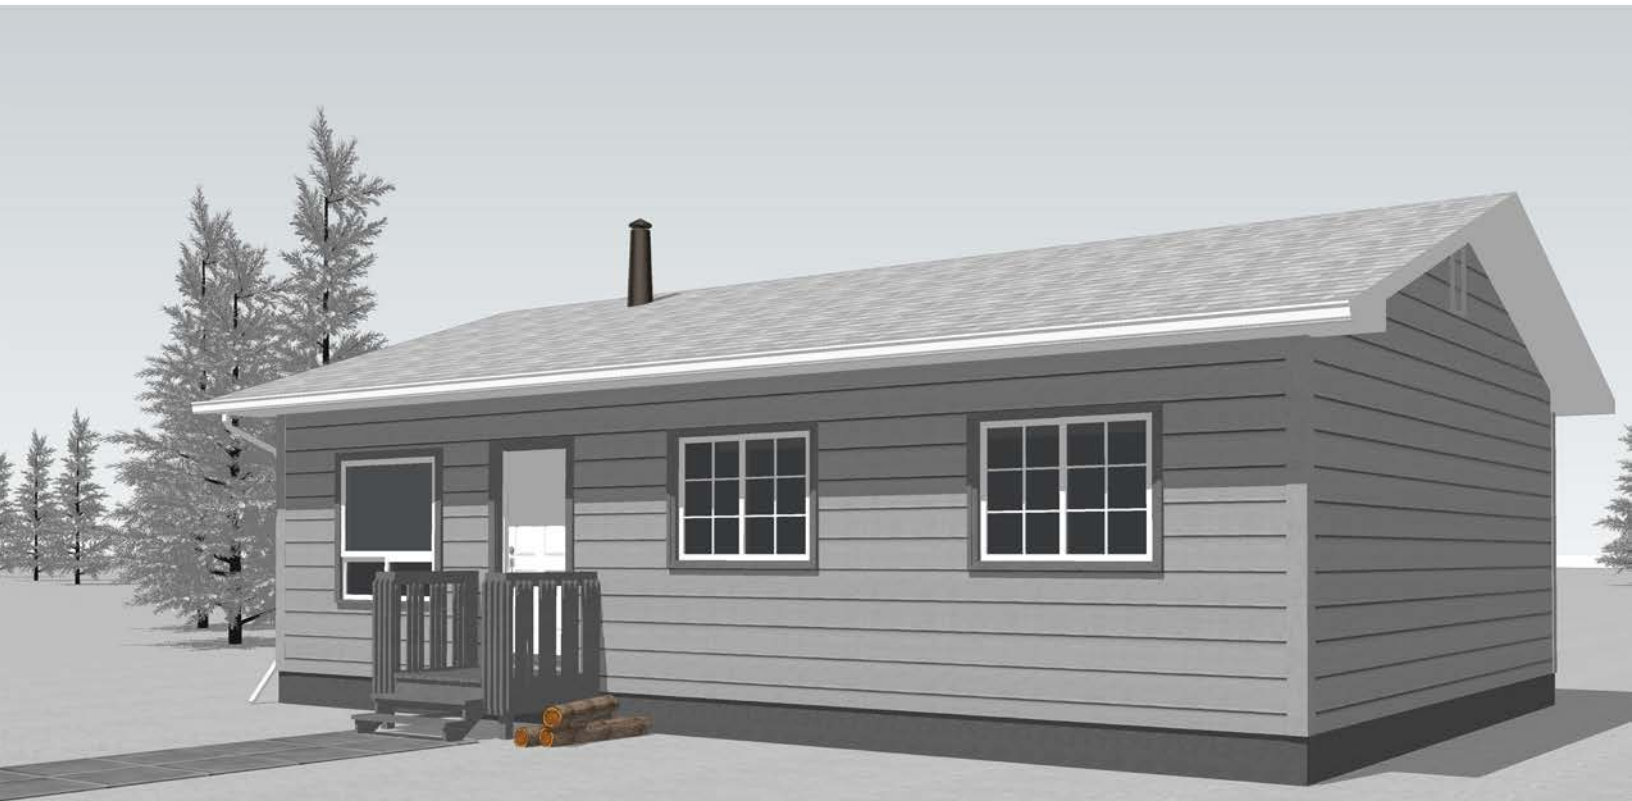

“NATIVE OWNED”
Email: mistiknorthinc@knet.ca

Pickle Lake, Ontario

Fax: (807) 928-2609

Phone: (807) 928-2293

Ralph & Linda Makela

Building Material Specialist

MISTIK NORTH INC.
PM P.V.N.

THE OTOSKWIN HOUSE