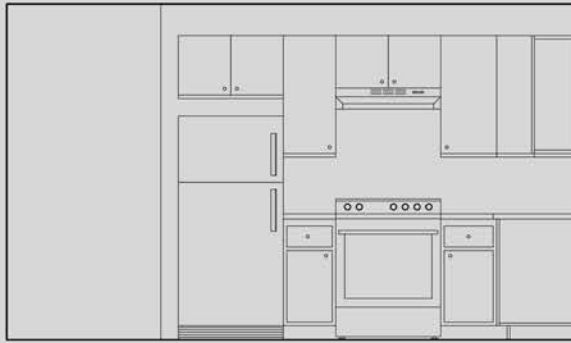

MISTIK NORTH INC.
ᑭᓄᓂ ᑭᓄᓂ

BATHROOM

KITCHEN

THE OTOSKWIN HOUSE = 925FT²

FLOOR PLAN