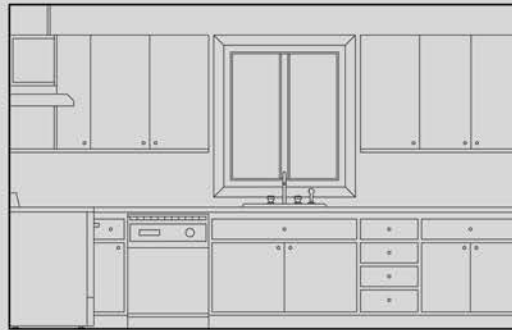

MISTIK NORTH INC.
ᑭᓄᓂ ᑭᓄᓂ

BATHROOM

KITCHEN

THE OTOSKWIN HOUSE = 925FT²

FLOOR PLAN