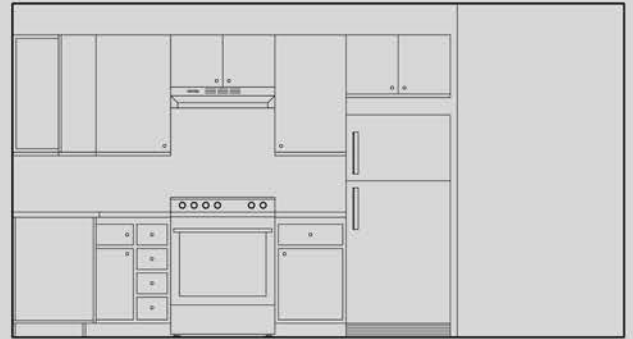

MISTIK NORTH INC.
ᓂᓂᓂ ᓂᓂᓂᓂ

BATHROOM

KITCHEN

THE PIPESTONE HOUSE = 675FT²

FLOOR PLAN