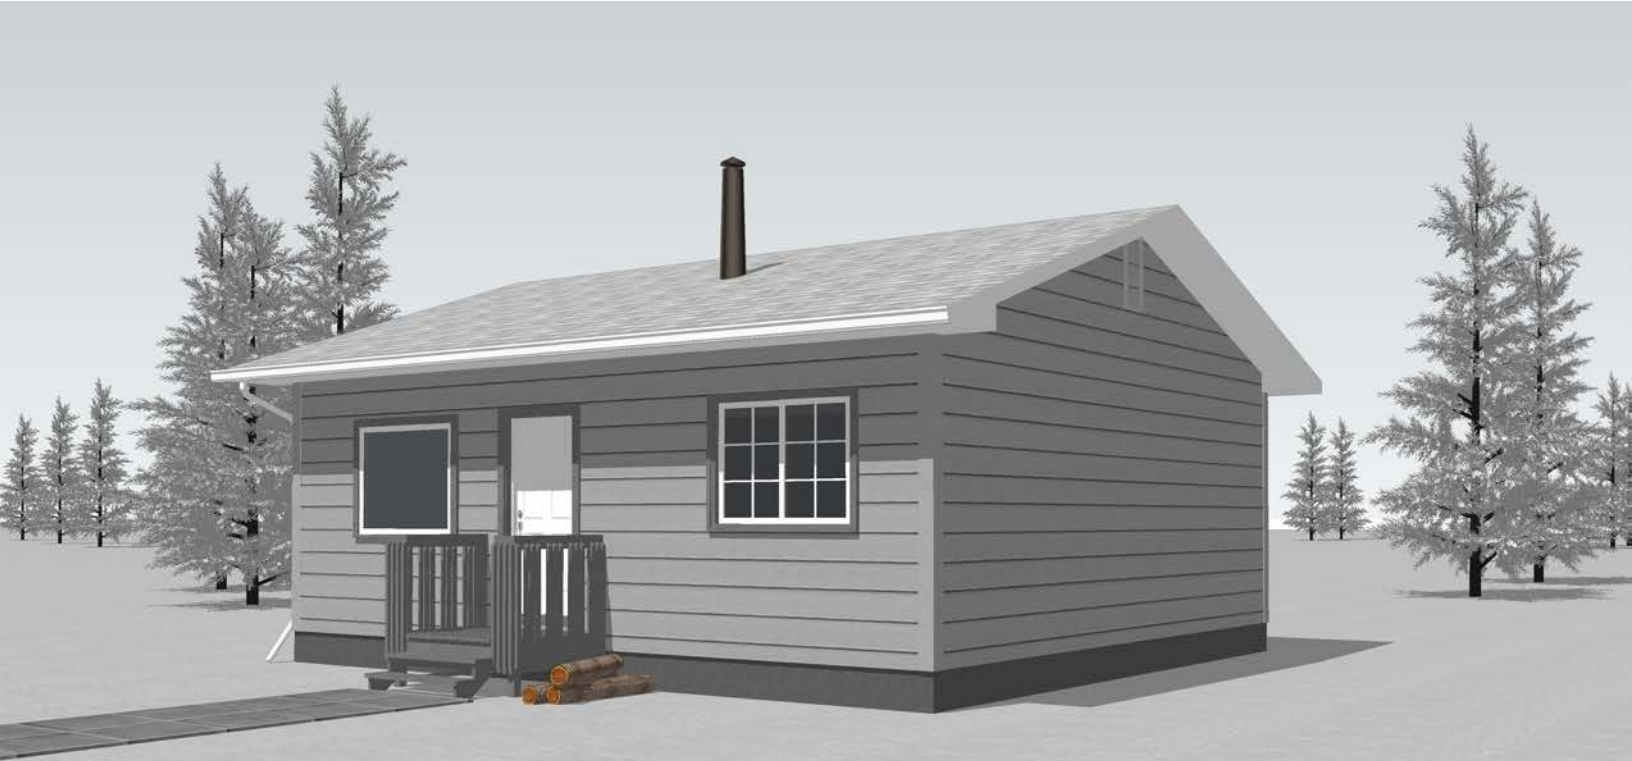

“NATIVE OWNED”
Email: mistiknorthinc@knet.ca

Pickle Lake, Ontario

Fax: (807) 928-2609

Phone: (807) 928-2293

Ralph & Linda Makela

Building Material Specialist

MISTIK NORTH INC.
PM P.V.N.

THE PIPESTONE HOUSE