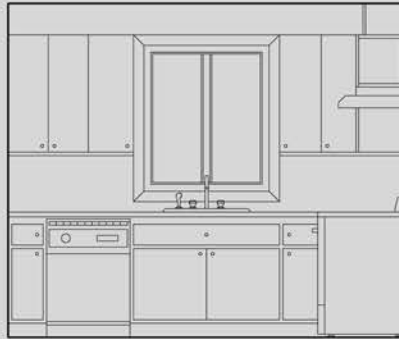

MISTIK NORTH INC.
ᓂᓂᓂ ᓂᓂᓂᓂ

BATHROOM

KITCHEN

THE PIPESTONE HOUSE = 675FT²

FLOOR PLAN